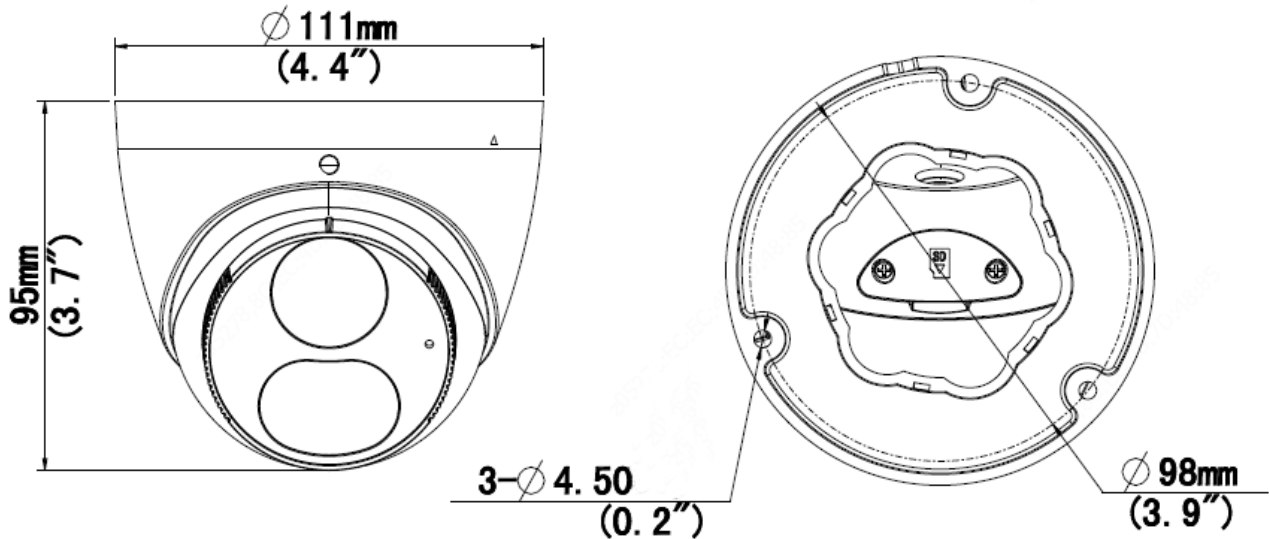

EN 61000-3-3-2013
Safety	IEC 62368-1 EN 62368-1 UL 62368-1
Environment	CE-ROHS (2011/65/EU;(EU)2015/863); WEEE (2012/19/EU); REACH (Regulation (EC) No 1907/2006)
General	
Power	DC 12V±25%, PoE (IEEE 802.3af)
	Power consumption: Max 10.5W
Power Interface	Ø 5.5mm coaxial power plug
Dimensions (L x W x H)	Φ111 x 95mm (Φ4.4" x 3.7")
Weight	0.48kg (1.058lb)
Material	Metal + Plastic
Working Environment	-30°C ~ 60°C (-22°F ~ 140°F), Humidity: ≤95% RH (non-condensing)
Storage Environment	-30°C ~ 60°C (-22°F ~ 140°F), Humidity: ≤95% RH (non-condensing)
Surge Protection	4KV
Reset Button	N/A
Protection	Ingression protection: IP67

Dimensions

Accessories

TR-JB03-G-IN

TR-JB07/WM03-G-IN

TR-WM03-D-IN

TR-UM06-E-IN

TR-UP06-IN

TR-A01-IN